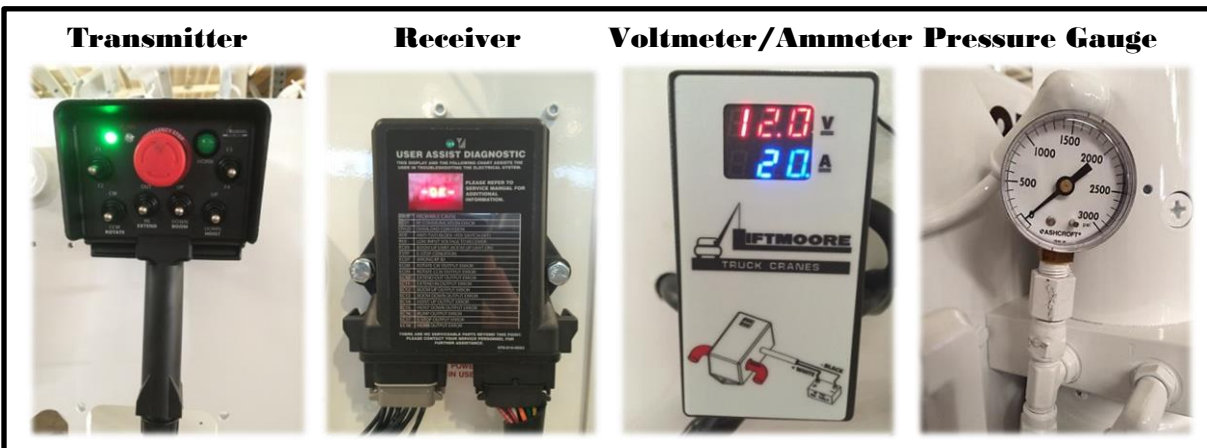

LIFTMOORE ELECTRIC CRANE WIRELESS CONTROL WITH WI-FI DIAGNOSTICS

Liftmoore's latest wireless control system with expanded diagnostics to improve service at all levels:

Crane Operator Information

Input and output of the wireless control

Transmitter shows signal confirming it is transmitting correctly

Receiver shows signal whether or not it is receiving the transmitter's signal

Additionally, all safety system inputs as well as control circuit outputs are monitored

Error codes are visible on the receiver for all of these monitored inputs and outputs

Voltage and Amperage in a digital readout

Pump Pressure

Distributor Technician Information

Wi-Fi Diagnostic Tool, readable from virtually any Wi-Fi enabled device