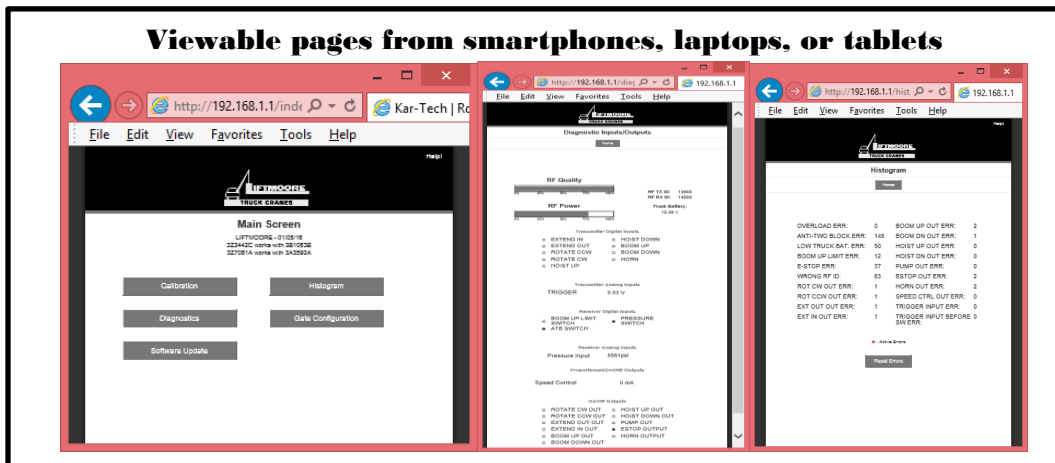

LIFTMOORE ELECTRIC CRANE WIRELESS CONTROL WITH WI-FI DIAGNOSTICS

Liftmoore's latest wireless control system with expanded diagnostics to improve service at all levels:

Crane Operator Information

Input and output of the wireless control

Transmitter shows signal confirming it is transmitting correctly

Receiver shows signal whether or not it is receiving the transmitter's signal

Additionally, all safety system inputs as well as control circuit outputs are monitored

Error codes are visible on the receiver for all of these monitored inputs and outputs

Voltage and Amperage in a digital readout

Pump Pressure

Distributor Technician Information

Wi-Fi Diagnostic Tool, readable from virtually any Wi-Fi enabled device